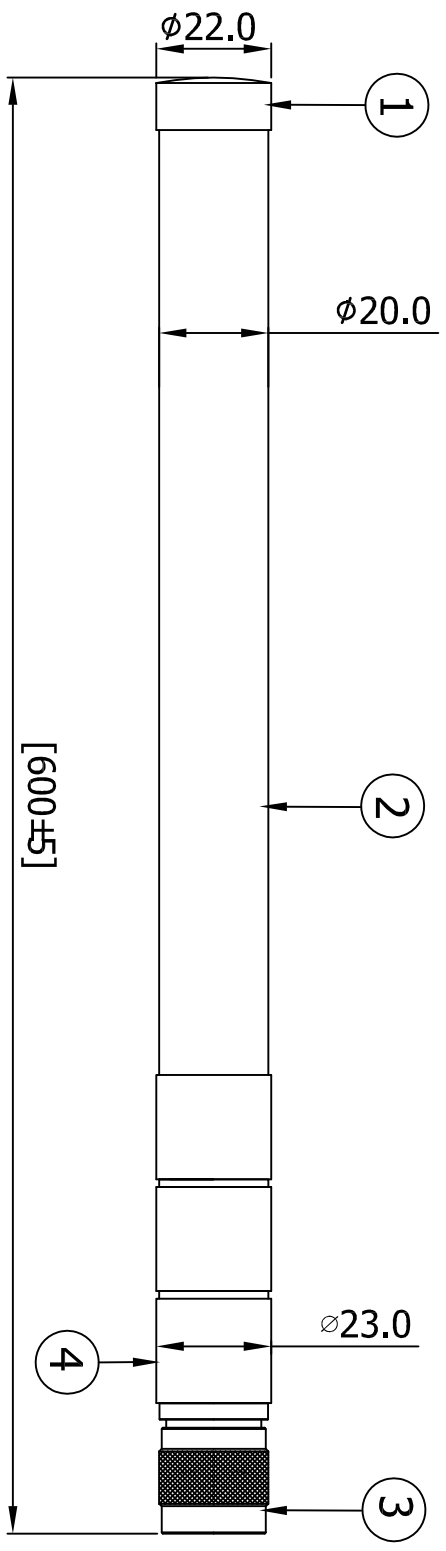

NO	DESCRIPTION	QTY	REMARK
4	Tube 银色铝管	1	
3	Connector N-Type Plug Standard	1	
2	Tube 玻璃纖維, White	1	
1	Tube Cap 银色铝管	1	

CUSTOMER: 星縱物聯
 PART NO :
 PARTNAME: Outdoor Omni Antenna
 W.Y P/NO :
 REV UNIT FILE : SSR-1900158
 X1 m/m SHEET : 1/1

6

5

4

3

2

1

6

5